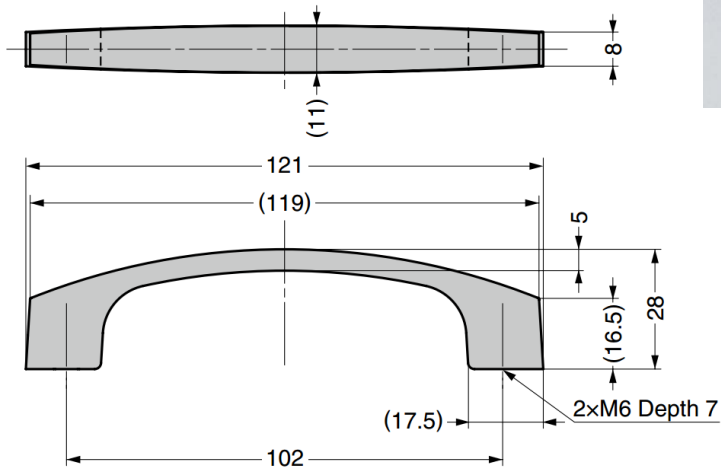

GSAZ-121 Zinc Alloy Handle

Material

- Zinc alloy, chrome finish

Part No.
GSAZ-121CR

GSAZ-122 Zinc Alloy Handle

Material

- Zinc alloy, chrome finish

Part No.
GSAZ-122