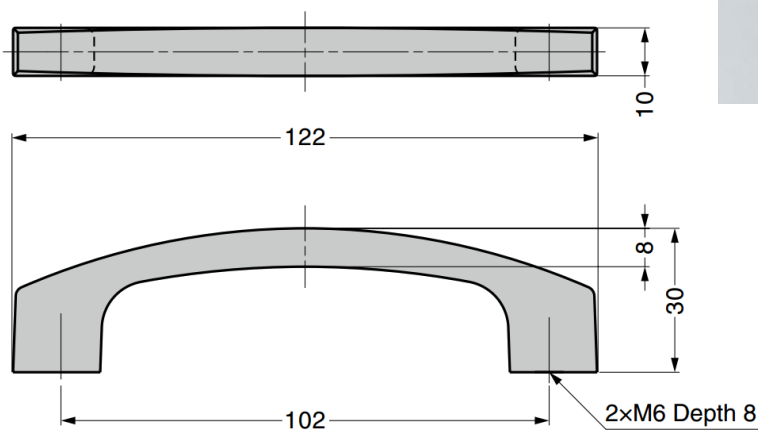

GSAZ-121 Zinc Alloy Handle

Material

- Zinc alloy, chrome finish

Part No.
GSAZ-121CR

GSAZ-122 Zinc Alloy Handle

Material

- Zinc alloy, chrome finish

Part No.
GSAZ-122